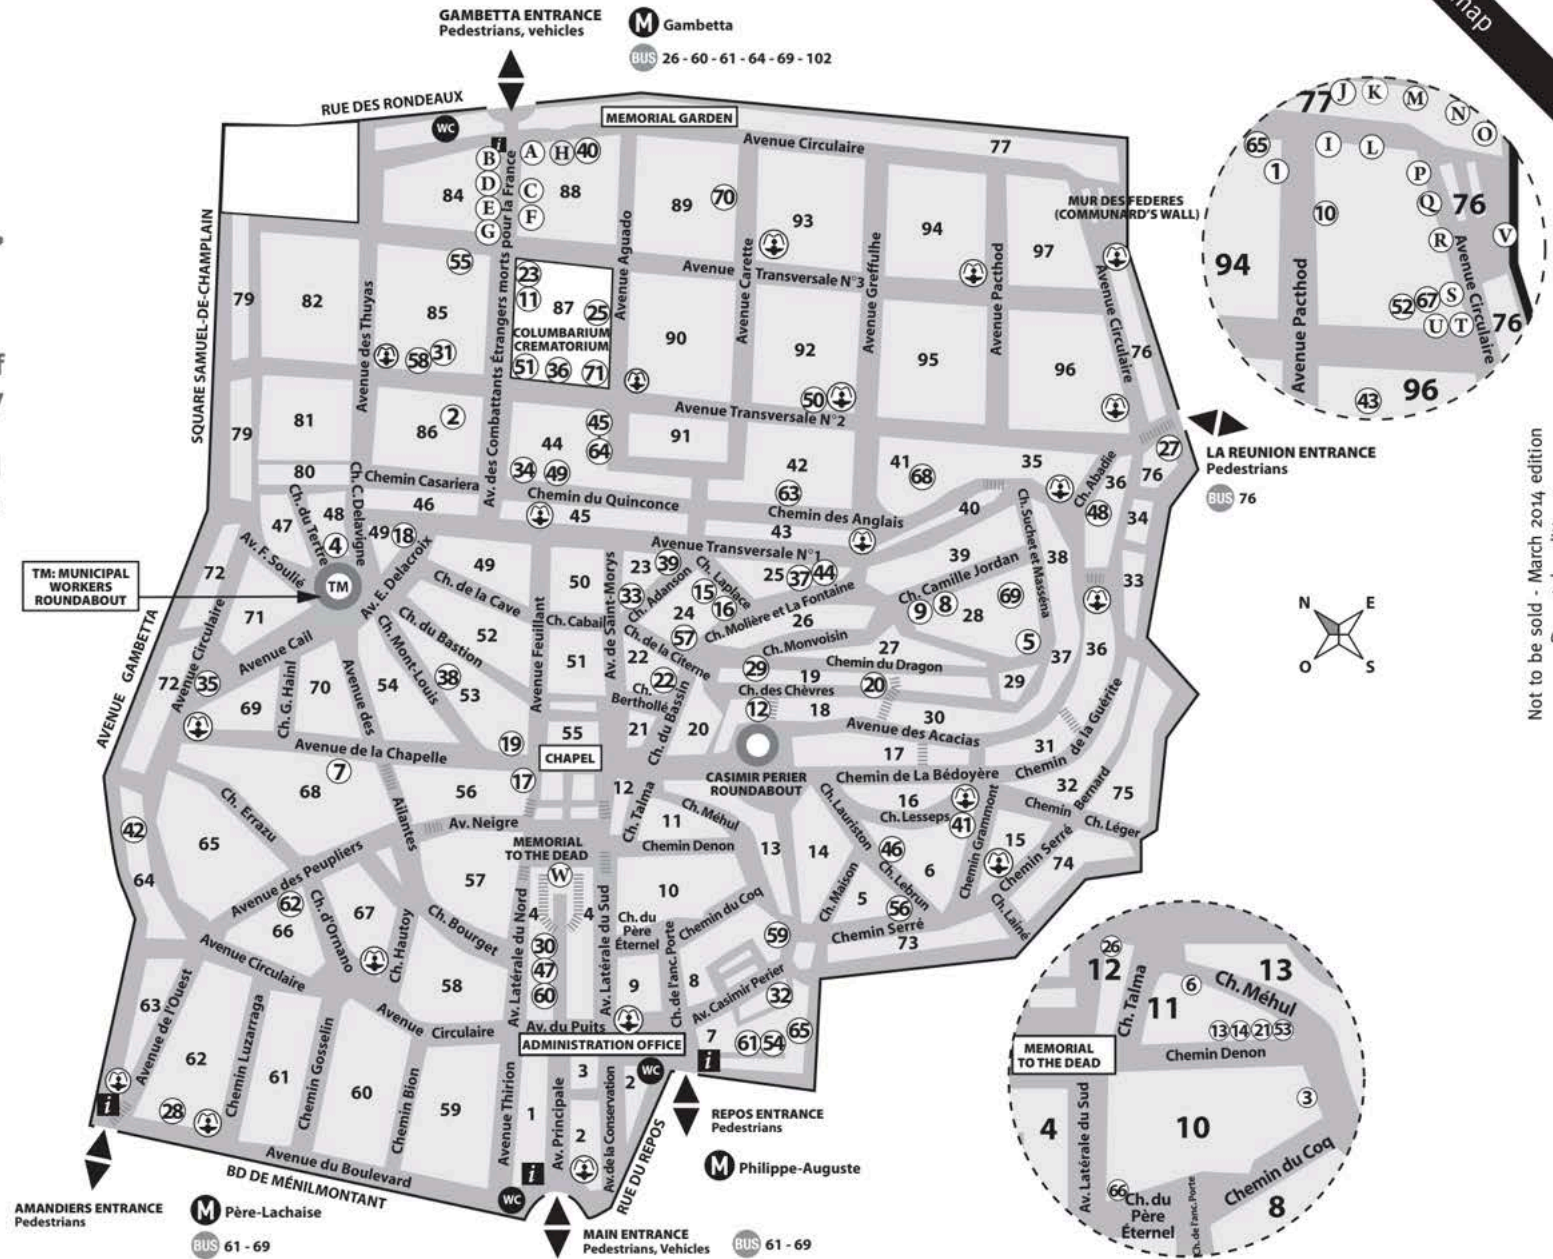

MAP OF THE PÈRE LACHAISE CEMETERY

The most searched-for burial places

Area: 43.20 hectares – Creation: 1804

Free map

Designed by A.T. Brongniart in 1804 to replace unsanitary parish cemeteries, this landscaped funeral park is the largest green space in Paris. An important site of memories, it has 70,000 graves, the Communard's Wall, monuments to concentration camp deportees and veterans. A pioneer in the development of funerary practices, the cemetery includes the first crematorium (1887), columbarium (1889) and funeral garden in France (1985).

- Water point
  in frosty weather, all the water points are turned off
- WC
- Metro
- Reception and information point

CEMETERY OPENING TIMES:

From 6th November to 15th March
from Monday to Friday: 8h to 17h30
Saturday: 8h 30 to 17h30
Sundays and bank holidays: 9h to 17h30

From 16th March to 5th November
from Monday to Friday: 8h to 18h
Saturday: 8h 30 to 18h
Sundays and bank holidays: 9h to 18h

There are no more admissions to the site a quarter of an hour before closing time. The administration office is open from Monday to Friday, 8h30 to 12h30 and from 14h to 17h.

Not to be sold - March 2014 edition
Do not drop litter